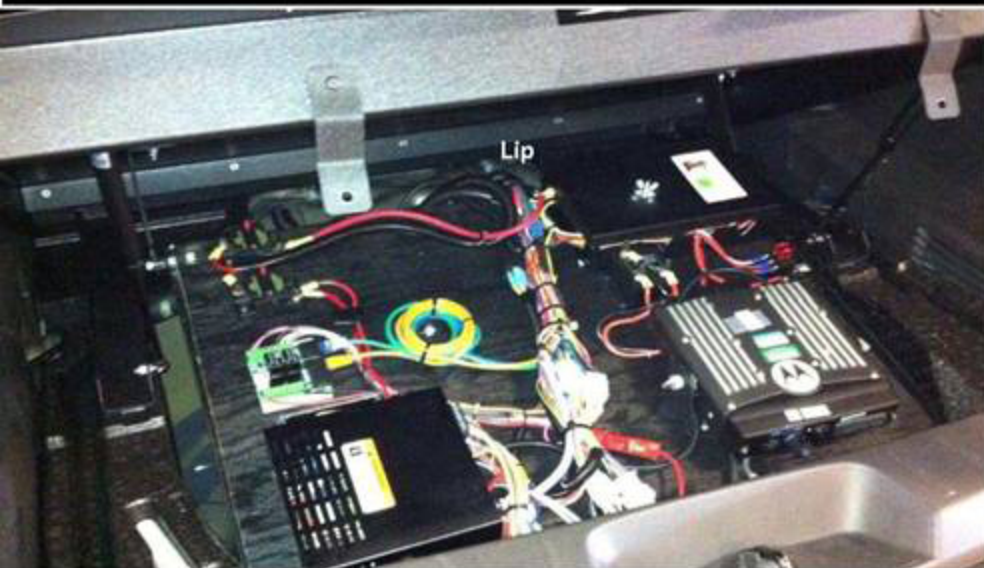

## FORD UTILITY VEHICLE ELECTRONICS TRAY

**EASY ACCESS TO SPARE TIRE. GET FULL USE OF UV CARGO AREA.**

Tray bolts directly to TROY new UV cargo mount.

No drilling required. Cargo mount is pre-punched with bolt holes.

Tray mounting brackets designed to allow for tray to be tipped down for ease of access.

The tray offers 6" of equipment mounting clearance.

Tray designed to fit in spare tire well (above tire).

Tray dimensions are 28" wide x 22.5" long. Plywood is sold separately.

Photo (left) shows electronics tray unbolted and fully accessible for servicing.

Trays are available for sale now!

**AC-UV-TRAY-H bolts to TROY tip-up cargo mount in Ford Interceptor Utility Vehicle.**

The tray now has new features to make it easier to handle. Two (2) knobs have been added that are easy to turn to loosen and lower tray for access. A handle bolted to the tray makes it more comfortable to lift and hold when you bolt it back into place. (Not pictured.)

The tray can be made from steel (standard) or aluminum (custom order) and is powder coated in a black wrinkle finish.