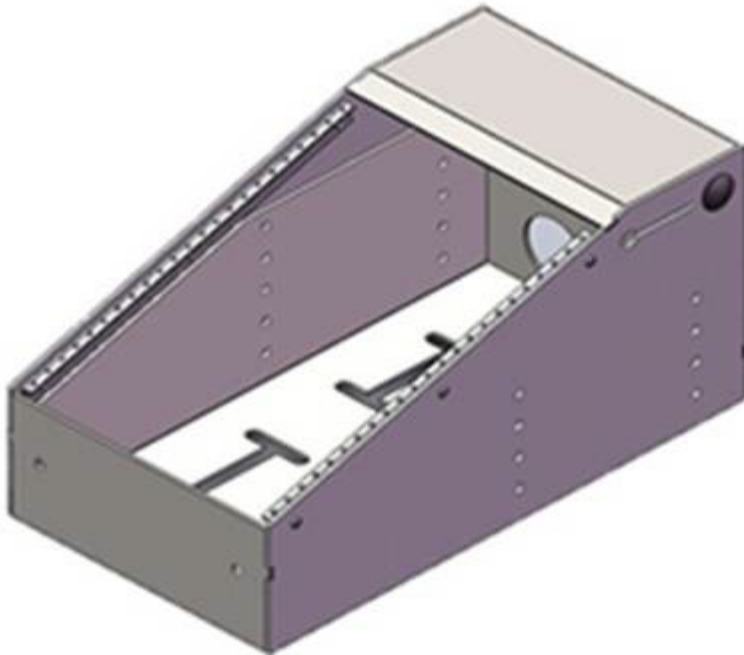

TWO-PIECE ADJUSTABLE CONSOLE

This new console fits a wide variety of vehicles. The top piece can be adjusted between one to four inches to fit over varying equipment sizes. The sloped area features aluminum rails sized to accommodate a maximum of 12" of face plates. The top surface is flat and an ideal place to mount a computer. Using TROY's new U-mount solution, you can install a laptop, laptop with docking station or two-piece computer system – now or later.

An optional 8" flat console is sold separately to add accessories such as an internal beverage holder, sun glass tray, lidded storage compartment, etc.

- The flat-top sloped console is two-piece for height adjustment
- Pre-punched with bolt holes to mount computer
 - Made from 11 ga. cold rolled steel, all-welded construction
 - Optional add-on console ideal for remote heads, beverage holder, storage, etc.
 - A very versatile design that looks good in sedans, trucks, SUVs
 - Works in column-shifter, bucket-seat applications
 - Will work in trucks with 40-20-40 seats if middle seat removed

Equipment sold separately. Some accessories additional.

TROY CC-C06 CONSOLE

8.875" W x 10.44 H x 16.72" L

Features:

- Made from 16 ga. cold rolled steel, all-welded construction
- Sloped face: 10.44" (high end) & 6.68" (low end)
- Holds 14" of faceplates
- Can be installed with high or low end toward dashboard
- Radius edges