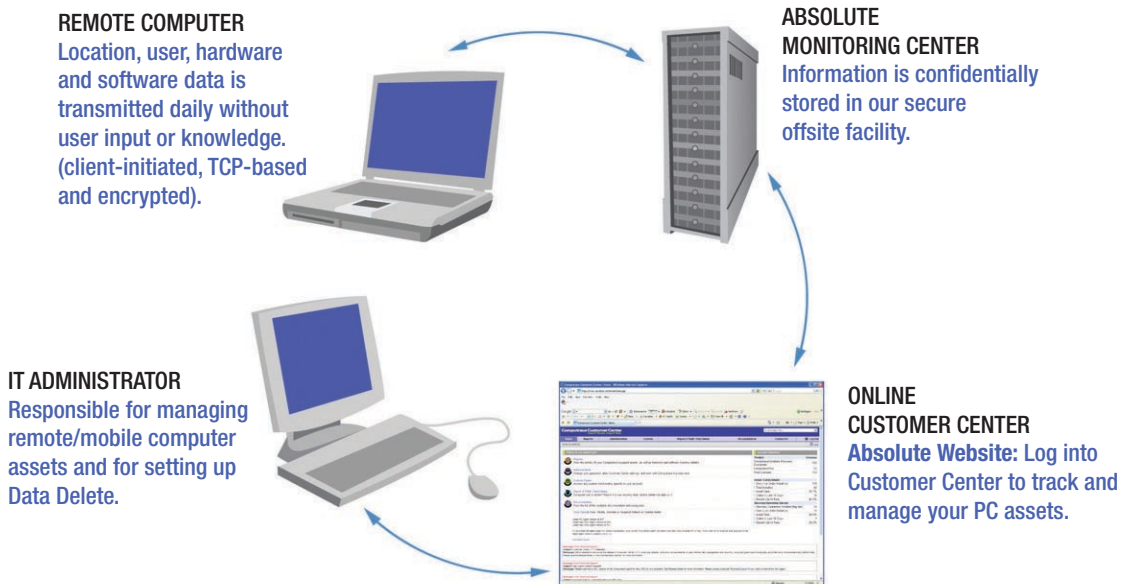

Absolute® Software Computrace®