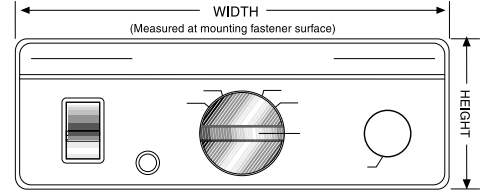

By: Havis-Shields

TWO-PIECE EQUIPMENT BRACKETS

Two-Piece Equipment Bracket Crossover Chart

For standard box-style control heads
(for example: P/N EB20-150 = 2" high x 5-5/8")

Control Head Height

	1-1/2" & under	2"	2-1/2"	3"	3-1/2"	4"	5"
3 3/8"	EB 15-262	EB 20-262	EB 25-262	EB 30-262	EB 35-262	EB 40-262	EB 50-262
3-7/16" - 3-1/2"	15-256	20-256	25-256	30-256	35-256	40-256	50-256
3-9/16" - 3-5/8"	15-250	20-250	25-250	30-250	35-250	40-250	50-250
3-11/16" - 3-3/4"	15-243	20-243	25-243	30-243	35-243	40-243	50-243
3-13/16" - 3-7/8"	15-237	20-237	25-237	30-237	35-237	40-237	50-237
3-15/16" - 4"	15-231	20-231	25-231	30-231	35-231	40-231	50-231
4-1/16" - 4-1/8"	15-225	20-225	25-225	30-225	35-225	40-225	50-225
4-3/16" - 4-1/4"	15-218	20-218	25-218	30-218	35-218	40-218	50-218
4-5/16" - 4-3/8"	15-212	20-212	25-212	30-212	35-212	40-212	50-212
4-7/16" - 4-1/2"	15-206	20-206	25-206	30-206	35-206	40-206	50-206
4-9/16" - 4-5/8"	15-200	20-200	25-200	30-200	35-200	40-200	50-200
4-11/16" - 4-3/4"	15-193	20-193	25-193	30-193	35-193	40-193	50-193
4-13/16" - 4-7/8"	15-187	20-187	25-187	30-187	35-187	40-187	50-187
4-15/16" - 5"	15-181	20-181	25-181	30-181	35-181	40-181	50-181
5-1/16" - 5-1/8"	15-175	20-175	25-175	30-175	35-175	40-175	50-175
5-3/16" - 5-1/4"	15-168	20-168	25-168	30-168	35-168	40-168	50-168
5-5/16" - 5-3/8"	15-162	20-162	25-162	30-162	35-162	40-162	50-162
5-7/16" - 5-1/2"	15-156	20-156	25-156	30-156	35-156	40-156	50-156
5-9/16" - 5-5/8"	15-150	20-150	25-150	30-150	35-150	40-150	50-150
5-11/16" - 5-3/4"	15-143	20-143	25-143	30-143	35-143	40-143	50-143
5-13/16" - 5-7/8"	15-137	20-137	25-137	30-137	35-137	40-137	50-137
5-15/16" - 6"	15-131	20-131	25-131	30-131	35-131	40-131	50-131
6-1/16" - 6-1/8"	15-125	20-125	25-125	30-125	35-125	40-125	50-125
6-3/16" - 6-1/4"	15-118	20-118	25-118	30-118	35-118	40-118	50-118
6-5/16" - 6-3/8"	15-112	20-112	25-112	30-112	35-112	40-112	50-112
6-7/16" - 6-1/2"	15-106	20-106	25-106	30-106	35-106	40-106	50-106
6-9/16" - 6-5/8"	15-100	20-100	25-100	30-100	35-100	40-100	50-100
6-11/16" - 6-3/4"	15-093	20-093	25-093	30-093	35-093	40-093	50-093
6-13/16" - 6-7/8"	15-087	20-087	25-087	30-087	35-087	40-087	50-087
6-15/16" - 7"	15-081	20-081	25-081	30-081	35-081	40-081	50-081
7-1/16" - 7-1/8"	15-075	20-075	25-075	30-075	35-075	40-075	50-075
7-3/16" - 7-1/4"	15-068	20-068	25-068	30-068	35-068	40-068	50-068
7-5/16" - 7-3/8"	15-062	20-062	25-062	30-062	35-062	40-062	50-062
7-7/16" - 7-1/2"	15-056	20-056	25-056	30-056	35-056	40-056	50-056
7-9/16" - 7-5/8"	15-052	20-052	25-052	30-052	35-052	40-052	50-052
7-11/16" - 7-3/4"	15-043*	20-043*	25-043*	30-043*	35-043*	40-043*	50-043*

* For bracket series EB-043, side extrusion must be filed.