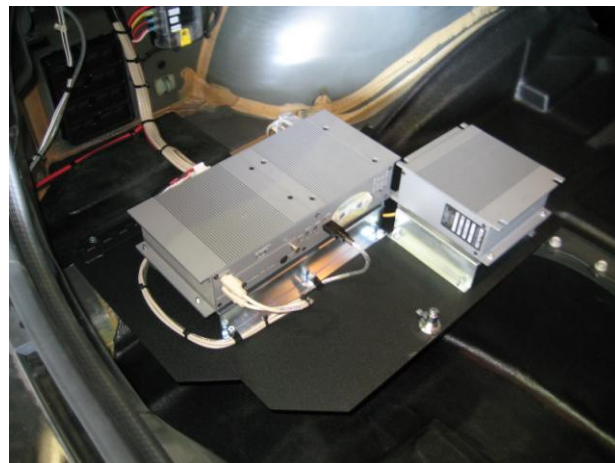

AC-CHGT-DS in 2010 Charger

AC-CHGT-DS, driver-side flip-up equipment tray (2008-2010)	List Price: $95.00
AC-CHGT-PS, passenger-side flip-up equipment tray (2008-2010)	List Price: $95.00