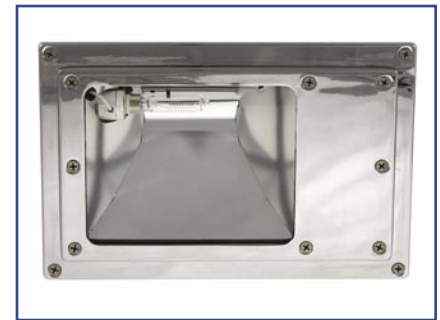

# 12 Volt HID Scene Light Kwik-Strike 4000™

4 times brighter than halogen  
scene lights!

**Above:** 12 Volt HID Perimeter Lights illuminate night accident scene.

Instant "on" and hot restrike 12 volt HID, 4 times brighter than halogen, and draws only 3.5 amps!

## Perimeter Floodlights by Havis-Shields

- 35 watt, 12 volt HID model features:
  - Up to 4 times more light output per watt than comparable halogen models
  - 3000 hour bulb life; 5 year electronic ballast warranty
  - Instant "on" & hot restrike
  - "Daylight" quality 5000K color temperature light
- Flush mount fixture recesses cleanly in standard 2" truck wall
- New high gloss chrome finish for quality appearance
- Rugged Die-cast construction for years of service