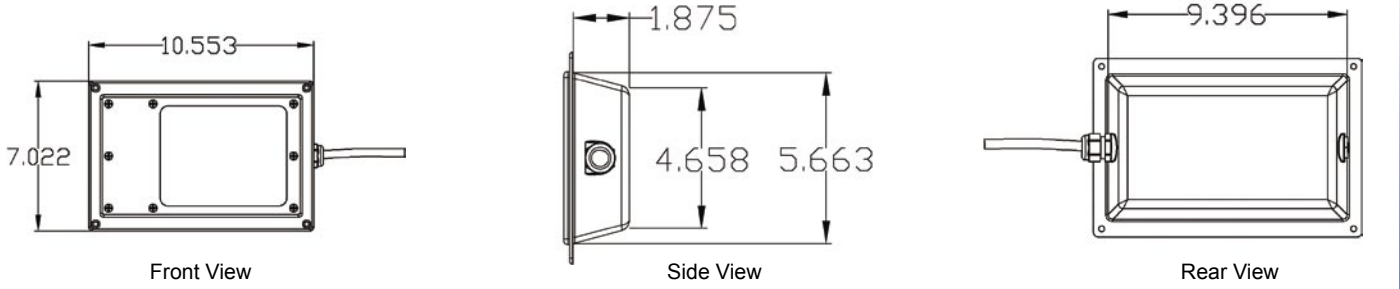

DISTRIBUTED BY
TERRITORIAL SUPPLIES, INC.
PO BOX 474 * COUNCIL, ID 83612
800-221-7702 * 208-253-0085 F
WWW.TERRITORIALSUPPLIES.COM