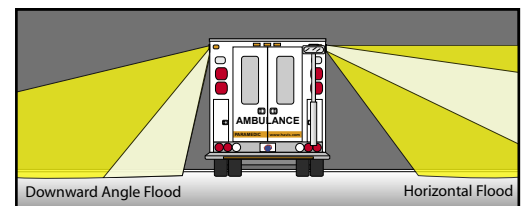

2 different beam patterns available: horizontal flood or a downward angle flood beam for illuminating the ground around the vehicle.

Part Number*	Watts	Volts	Amps	Bulb	Bulb Lumen Rating	Bulb Life
KR-4035X-_-_-	35	12	3.5	Xenon HID	3200	3000 hrs
KR-4100H-_-_-	100	120	.9	Halogen	1900	1000 hrs
KR-4150H-_-_-	150	120	1.3	Halogen	2400	2000 hrs
KR-4250H-_-_-	250	120	2.1	Halogen	5000	2000 hrs

*Chrome finish is standard. Also available in white paint finish (add suffix "-W" to part number).

Call Today for Quick Delivery 1-800-524-9900 or visit www.havis.com