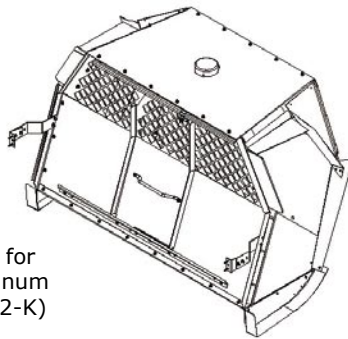

Sedan Kit for Dodge Magnum (KK-K9-D22-K)

K9 Transport Systems for Sedans

Sedan system (package) includes single compartment kit with one sliding front door, fold down interior window guards and aluminum door panels.

- Rugged black molded plastic trim is standard on Crown Victoria kit. Aluminum trim is standard on all other models.
- Utilizes entire rear passenger seat area
- Rear guard folds down to allow easy access and cleaning of rear window deck

Sedan Models

2006-2007 Dodge Charger
2005-2007 Dodge Magnum

2006-2007 Chevy Impala

1998-2007 Ford Crown Victoria

Part Number

KK-K9-D23-K
KK-K9-D22-K

KK-K9-C19

KK-K9-F7-K

K9 Transport Systems for SUV's

SUV Kits include housing with one front sliding door, two side door tunnels, and aluminum fold down interior window guards and door panels.

- Small SUV kit measures 42" deep x 38" wide x 33" high (for Blazer, Trailblazer, Durango, and Explorer models)
- Large SUV kit measures 48" deep x 47" wide x 34" high (Slide-in center divider (KK-K9-DIVIDER-2) available on Large SUV units to create a two compartment unit for holding two K9's). Available for Tahoe, Yukon, Yukon XL, Expedition, and Excursion models.
- **New!** 32" Deep SUV kit available (32" deep x 47" wide x 34" high) for Tahoe, Yukon, Excursion, and Expedition
- **New!** Prisoner transport/K9 units. K9 space is on the driver side, prisoner space is on the passenger side.

SUV Models Available

1998-2003 Chevrolet S-10 Blazer
2000-2007 Chevy Suburban/Yukon XL
2002-2007 Chevy Trailblazer (5 passenger)
2000-2007 Chevy Yukon/Tahoe (4 door)
1999-2003 Dodge Durango
2004-2006 Dodge Durango
2002-2007 Ford Explorer (4 door)
2003-2006 Ford Expedition
2000-2006 Ford Excursion

Part Number

KK-K9-C15-K
KK-K9-C13-K
KK-K9-C16-K
KK-K9-C14-K
KK-K9-D14-K
KK-K9-D21-K
KK-K9-F13-K
KK-K9-F14-K
KK-K9-F12-K

32" Deep K9 SUV Kits

2000-2007 Chevy Suburban/Yukon XL
2000-2007 Chevy Yukon/Tahoe (4 door)
2003-2006 Ford Expedition
2000-2006 Ford Excursion

KK-K9-C13-K-32
KK-K9-C14-K-32
KK-K9-F14-K-32
KK-K9-F12-K-32

PT/K9 Kits

2000-2007 Chevy Suburban/Yukon XL
2000-2007 Chevy Yukon/Tahoe (4 door)
2003-2006 Ford Expedition

KK-K9-C13-K-PT
KK-K9-C14-K-PT
KK-K9-F14-K-PT

DISTRIBUTED BY
TERRITORIAL SUPPLIES, INC.

PO BOX 474 * COUNCIL, ID 83612

Call To 800-221-7702 * 208-253-0085 F
WWW.TERRITORIALSUPPLIES.COM

-524-9900 or visit www.havis.com