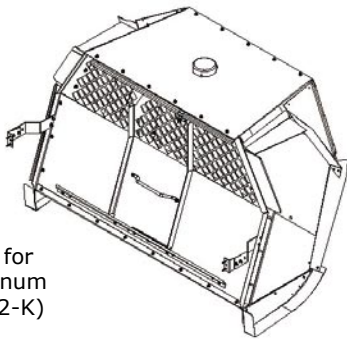

Sedan Kit for Dodge Magnum (KK-K9-D22-K)

K9 Transport Systems for Sedans

Sedan system (package) includes single compartment kit with one sliding front door, fold down interior window guards and aluminum door panels.

- Rugged black molded plastic trim is standard on Crown Victoria kit. Aluminum trim is standard on all other models.
- Utilizes entire rear passenger seat area
- Rear guard folds down to allow easy access and cleaning of rear window deck

Sedan Models

2006-2007 Dodge Charger
2005-2007 Dodge Magnum

2006-2007 Chevy Impala

1998-2007 Ford Crown Victoria

Part Number

KK-K9-D23-K
KK-K9-D22-K

KK-K9-C19

KK-K9-F7-K

K9 Transport Systems for SUV's

SUV Kits include housing with one front sliding door, two side door tunnels, and aluminum fold down interior window guards and door panels.

- Small SUV kit measures 42" deep x 38" wide x 33" high (for Blazer, Trailblazer, Durango, and Explorer models)
- Large SUV kit measures 48" deep x 47" wide x 34" high (Slide-in center divider (KK-K9-DIVIDER-2) available on Large SUV units to create a two compartment unit for holding two K9's). Available for Tahoe, Yukon, Yukon XL, Expedition, and Excursion models.
- **New!** 32" Deep SUV kit available (32" deep x 47" wide x 34" high) for Tahoe, Yukon, Excursion, and Expedition
- **New!** Prisoner transport/K9 units. K9 space is on the driver side, prisoner space is on the passenger side.

SUV Models Available

1998-2003 Chevrolet S-10 Blazer
2000-2007 Chevy Suburban/Yukon XL
2002-2007 Chevy Trailblazer (5 passenger)
2000-2007 Chevy Yukon/Tahoe (4 door)
1999-2003 Dodge Durango
2004-2006 Dodge Durango
2002-2007 Ford Explorer (4 door)
2003-2006 Ford Expedition
2000-2006 Ford Excursion

Part Number

KK-K9-C15-K
KK-K9-C13-K
KK-K9-C16-K
KK-K9-C14-K
KK-K9-D14-K
KK-K9-D21-K
KK-K9-F13-K
KK-K9-F14-K
KK-K9-F12-K

32" Deep K9 SUV Kits

2000-2007 Chevy Suburban/Yukon XL
2000-2007 Chevy Yukon/Tahoe (4 door)
2003-2006 Ford Expedition
2000-2006 Ford Excursion

KK-K9-C13-K-32
KK-K9-C14-K-32
KK-K9-F14-K-32
KK-K9-F12-K-32

PT/K9 Kits

2000-2007 Chevy Suburban/Yukon XL
2000-2007 Chevy Yukon/Tahoe (4 door)
2003-2006 Ford Expedition

KK-K9-C13-K-PT
KK-K9-C14-K-PT
KK-K9-F14-K-PT

DISTRIBUTED BY
TERRITORIAL SUPPLIES, INC.

PO BOX 474 * COUNCIL, ID 83612

Call To 800-221-7702 * 208-253-0085 F
WWW.TERRITORIALSUPPLIES.COM

-524-9900 or visit www.havis.com