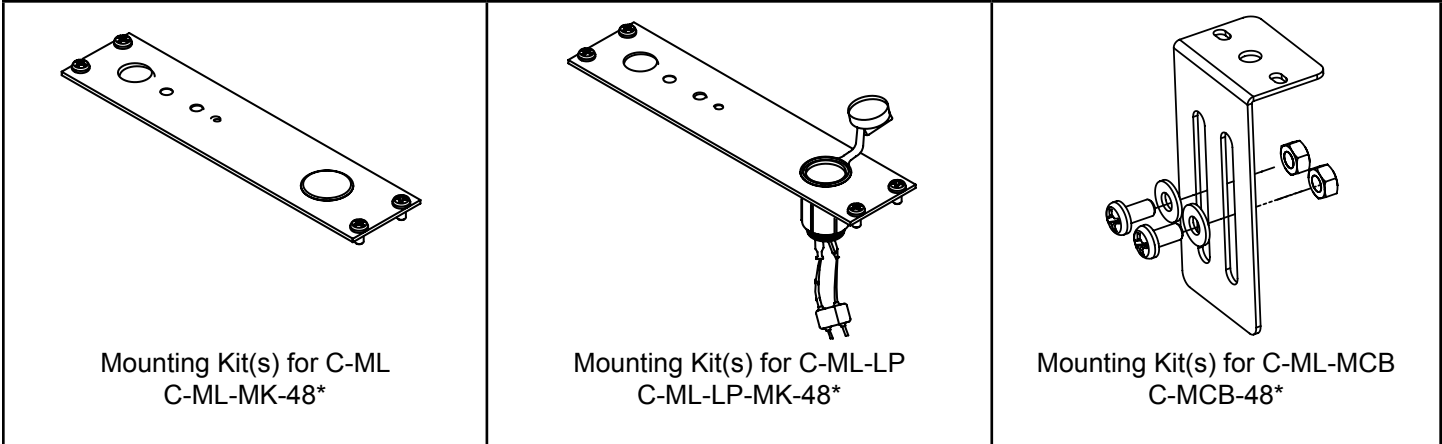

- Provides wider beam and more light than LED models
- Available with either top-mounted or side-mounted gooseneck
- Easy-to-slide permanent red lens for red or white light
- Permanent clear lens to prevent accidentally touching the lamp
- Durable construction, with die-cast housing and long-life flexible gooseneck (12" or 18" in length)
- High-quality dimmer switch
- Lamp is 5 watt T3 bi-pin (draws .42 amps @ 12VDC)
- 12" wire lead (18 gauge) with stripped ends.
- 12" light standard on C-ML; C-ML-MCB; C-ML-LP; C-ML-LP2; C-ML-PS2; C-ML-MLB; C-ML-1.

Fax: 215.957.0729
Web: www.havis.com
C-MAP-NPR-8-07b

Manufactured by:

NEW

Halogen Map Light

Mounting Kit

48 Pack... SAVE!

Holes are pre-drilled to accept old & new map light.

Part Number	Description
C-ML-MK-48	48 Pack 2" Plate Only w/Hardware for Map Light (Map Light not included) – Includes wire harness
C-ML-LP-MK-48	48 Pack 2" Plate Only w/Lighter Outlet & Hardware for Map Light (Map Light not included) – Includes wire harness
C-MCB-48	48 Pack Mic Clip Bracket w/Hardware for Map Light or Mic Clip (Map Light or Mic Clip not included)