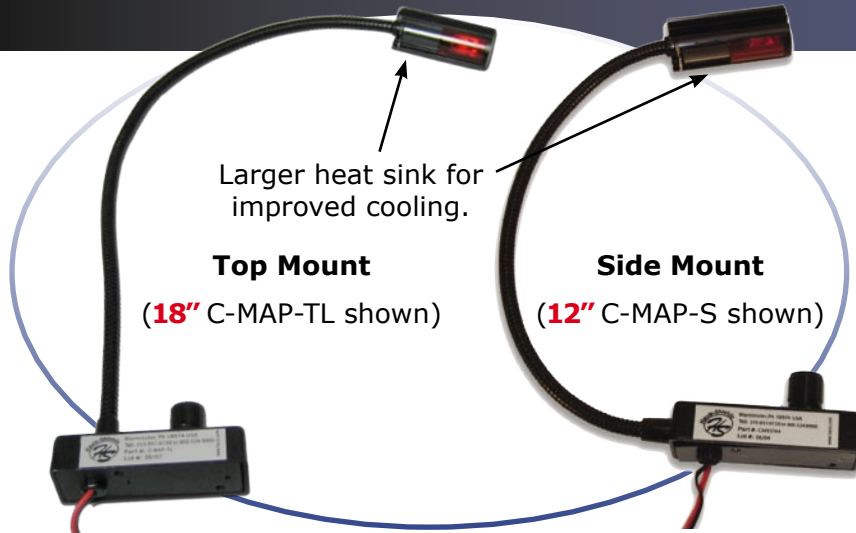

Manufactured by:

NEW

12" or 18"

Halogen Map Light

Side or Top Mount Available

Standard red lens cover and dimmer switch reduces nighttime vision loss.

Easy to slide lens for red or white light. Permanent red lens will not fall out!

Larger heat sink for improved cooling.

Top Mount

(18" C-MAP-TL shown)

Side Mount

(12" C-MAP-S shown)

Top or Side Mount Gooseneck Map Light available in 12" or 18" for your mounting needs.

Map Lights by Havis-Shields

The new Havis-Shields Map Light features a bright 5 watt halogen lamp and a high-quality dimmer switch giving precisely the right amount of light for any task. Havis-Shields offers the widest variety of accessories and options in the industry for your mobile office solution. Available in 12" or new longer 18" in length.

- Provides wider beam and more light than LED models
- Available with either top-mounted or side-mounted gooseneck
- Easy-to-slide permanent red lens for red or white light
- Permanent clear lens to prevent accidentally touching the lamp
- Durable construction, with die-cast housing and long-life flexible gooseneck (12" or 18" in length)
- High-quality dimmer switch
- Lamp is 5 watt T3 bi-pin (draws .42 amps @ 12VDC)
- 12" wire lead (18 gauge) with stripped ends.
- 12" light standard on C-ML; C-ML-MCB; C-ML-LP; C-ML-LP2; C-ML-PS2; C-ML-MLB; C-ML-1.