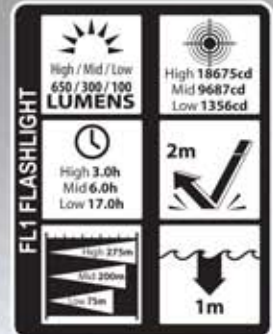

650 Flashlight
Lumens
600 Floodlight
Lumens

- Flashlight/floodlight/dual-light
- Momentary or constant-on with 3 brightness levels & strobe
- Beam distance rated at 275 meters
- Aircraft-grade 6061-T6 aluminum housing
- Powered by Lithium-ion rechargeable battery (included)

NSR 9944XL

NIGHTSTICK

Life Depends on Light™

NSR 9944XL

Duty/Personal-Size Dual-Light Rechargeable - Multi-Function

High-efficiency deep parabolic reflector

FEATURES

- CREE® LED technology - 50,000+ hours LED life
- Flashlight - floodlight - dual-light
- Momentary or constant-on flashlight plus 3 brightness levels & strobe
- Sharp focused flashlight beam for distance illumination
- Unfocused wide-beam floodlight for close-up illumination
- Dual-light (flashlight & floodlight at same time) for maximum safety & versatility
- Aircraft-grade 6061-T6 aluminum housing/tail cap and 316 stainless steel bezel
- Type 3 hard anodized finish
- Non-slip grip
- Flashlight/strobe - body & tail switch tandem operation
- Floodlight - second body switch
- Waterproof
- Impact & chemical resistant
- Serialized for personal identification
- Powered by rechargeable Lithium-ion battery (included)
- Limited Lifetime Warranty*

SPECIFICATIONS

- Lumens: flashlight high-650, medium-300, low-100, strobe-300, floodlight-600, dual-light-600
- Run-time: flashlight high-3 hrs, medium-6 hrs, low-17 hrs, strobe-6 hrs, floodlight-3, dual-light-3
- Recharge time: 4 hours (typical)
- Beam distance: 275 meters
- Water rating: IP-X7 waterproof
- Drop rating: 2 meters
- Length: 9.5in, head diameter: 1.6in, handle diameter: 1.2in, weight: 13.2oz